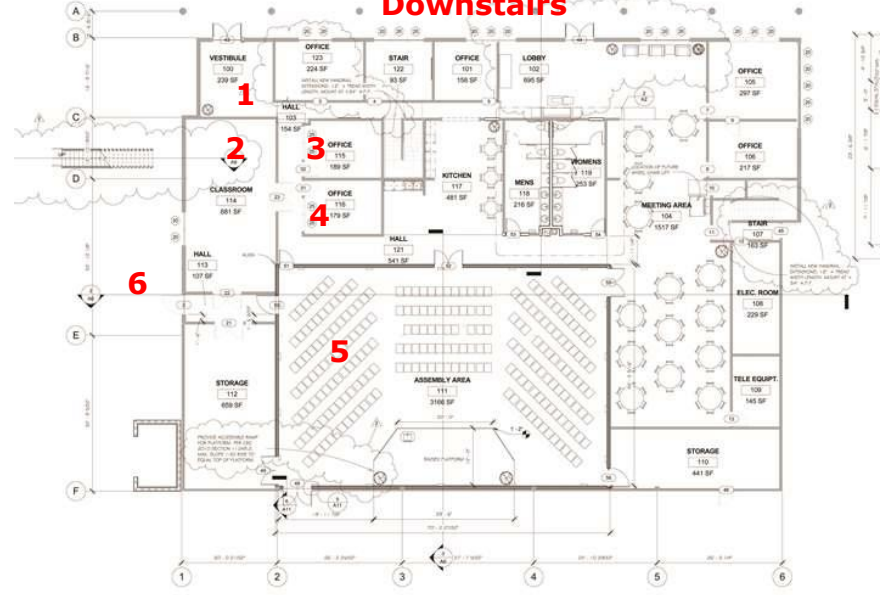

River City Baptist
 4620 Northgate Blvd #110
 Classroom Locations

The Crossing Church

Downstairs

Upstairs

Key

- 1. Entry Area
- 2. Preschool Room
- 3. Nursery 1
- 4. Nursery 2
- 5. Sanctuary
- 6. Dock/Tent
- 7. Youth Wing
- 8. Children's Wing

The Crossing Church								
1227 N Market Blvd								
	Youth Wing (7)	Children's Wing (8)	Preschool (2)	Sanctuary (5)	Nursery (3)	Nursery (4)	Entry (1)	Circus Tent (6)
9 am :30	Read Comp & Test Prep	Pokemon Zoology	Lego STEM	Art Lab Zentangle	Music 1 Lesson 2	Private Tutor 1		PE - Tent @ The Crossing
10 am :30	Social Studies: US Presidents	Social Studies: US States	Soc Stu: Cal History	Art Lab Zentangle	Music 3 Lesson 4	Private Tutor 2		PE - Tent @ The Crossing
11 am :30	Math/ Logic	Science Lab Botany	Spanish 3 rd -5 th	Fashion Design	Music 5 Lesson 6	Private Tutor 3		PE - Tent Ceramics - Tent
12 pm :30					Music 7			
1 pm :30	IEW A Year 1	Engaging English	IEW A Year 2	Intermed Art	Lesson 8 Music 9	Private Tutor 4		Ceramics
	Growth Mindset (SEL)	Basic Math 5+	Music 3 rd -5 th	3 rd -5 th Art	Lesson 10 Piano 4	Private Tutor 5		Ceramics
2 pm :30	Teen Club	Chess Club		Musical Theater	Piano 5 Piano 6			Crochet
3 pm :30								

Cornerstone Bible Church						IronMile PE
1101 National Dr. Suite C						Fri: 3610 N Freewy
	Room 1	Room 2	Room 3	Room 4	Nursery	Suite 105
9 am :30	Middle School Astronomy #1	Intro to ASL	IEW C Year 1		Lesson 1 Lesson 2	PE - Tent @ The Crossing
10 am :30	Middle School Astronomy #2	A-G Chemistry Lab	IEW B Year 2	Algebra 1	Lesson 3 Lesson 4	PE - Tent @ The Crossing
11 am :30	Emergency Response		Pre-Algebra	Fun of SEL (Sociology)	Lesson 5 Lesson 6	PE - Tent @ The Crossing
12 pm :30		A-G Biology Lab Lab			Lesson 7	
	Mock Trial		Algebra 2	Choir	Piano 1 Piano 2	
1 pm :30	IEW B Year 1	HS Personal Finance	Photography	Spanish 1	Piano 3 Piano 4	
2 pm :30						PE TK-2nd River City Baptist