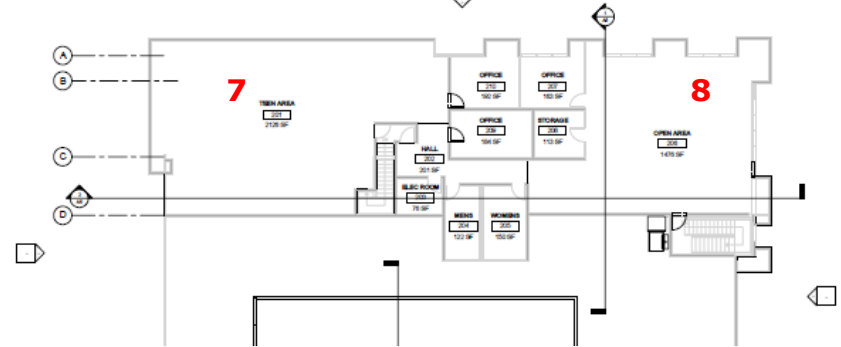

River City Baptist
 4620 Northgate Blvd #110
 Classroom Locations

The Crossing Church

Downstairs

Upstairs

Key

- 1. Entry Area
- 2. Preschool Room
- 3. Nursery 1
- 4. Nursery 2
- 5. Sanctuary
- 6. Dock/Tent
- 7. Youth Wing
- 8. Children's Wing