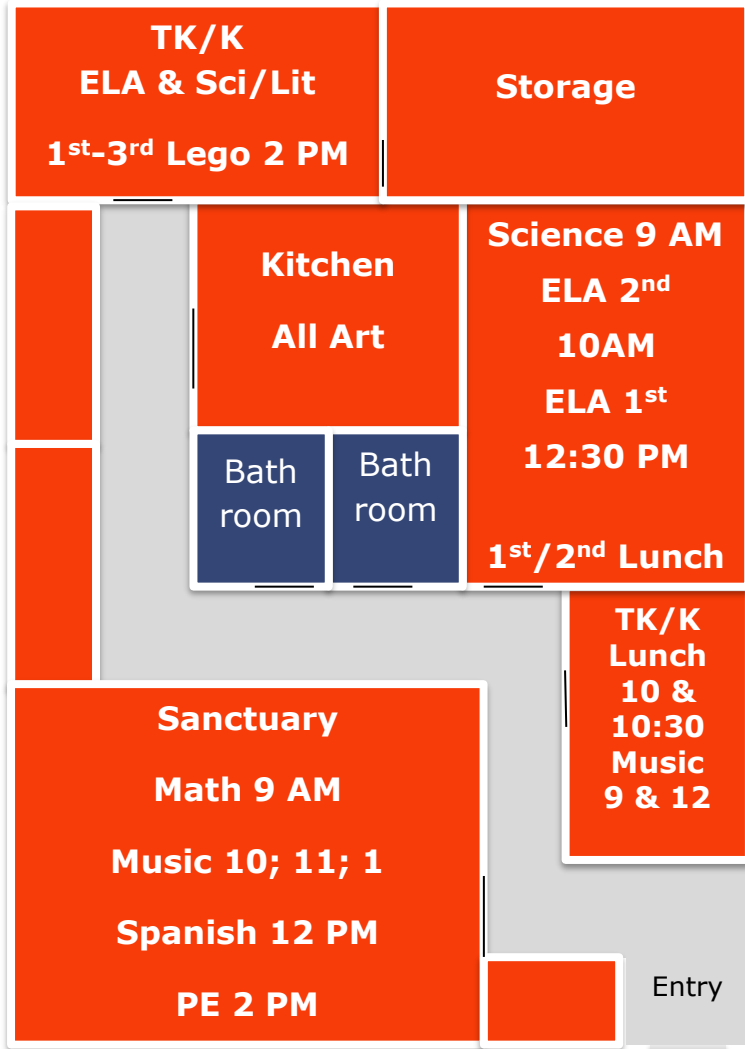

River City Baptist
 4620 Northgate Blvd #110
 Classroom Locations

The Crossing Church

Downstairs

Upstairs

Key

- 1. Entry Area
- 2. Preschool Room
- 3. Nursery 1
- 4. Nursery 2
- 5. Sanctuary
- 6. Dock/Tent
- 7. Youth Wing
- 8. Children's Wing

The Crossing Church								
1227 N Market Blvd								
	Youth Wing (7)	Children's Wing (8)	Preschool (2)	Sanctuary (5)	Nursery (3)	Nursery (4)	Entry (1)	Circus Tent (6)
9 am :30	Read Comp & Test Prep	Pokemon Zoology	Lego STEM	Art Lab Zentangle	Music 1 Lesson 2	Private Tutor 1		PE - Tent @ The Crossing
10 am :30	Social Studies: US Presidents	Social Studies: US States	Soc Stu: Cal History	Art Lab Zentangle	Music 3 Lesson 4	Private Tutor 2		PE - Tent @ The Crossing
11 am :30	Math/ Logic	Science Lab Botany	Spanish 3 rd -5 th	Fashion Design	Music 5 Lesson 6	Private Tutor 3		PE - Tent Ceramics - Tent
12 pm :30					Music 7			
1 pm :30	IEW A Year 1	Engaging English	IEW A Year 2	Intermed Art	Lesson 8 Music 9	Private Tutor 4		Ceramics
	Growth Mindset (SEL)	Basic Math 5+	Music 3 rd -5 th	3 rd -5 th Art	Lesson 10 Piano 4	Private Tutor 5		Ceramics
2 pm :30	Teen Club	Chess Club		Musical Theater	Piano 5 Piano 6			Crochet
3 pm :30								

Cornerstone Bible Church						IronMile PE
1101 National Dr. Suite C						Fri: 3610 N Freewy
	Room 1	Room 2	Room 3	Room 4	Nursery	Suite 105
9 am :30	Middle School Astronomy #1	Intro to ASL	IEW C Year 1		Lesson 1 Lesson 2	PE - Tent @ The Crossing
10 am :30	Middle School Astronomy #2	A-G Chemistry Lab	IEW B Year 2	Algebra 1	Lesson 3 Lesson 4	PE - Tent @ The Crossing
11 am :30	Emergency Response		Pre-Algebra	Fun of SEL (Sociology)	Lesson 5 Lesson 6	PE - Tent @ The Crossing
12 pm :30		A-G Biology Lab Lab			Lesson 7	
	Mock Trial		Algebra 2	Choir	Piano 1 Piano 2	
1 pm :30	IEW B Year 1	HS Personal Finance	Photography	Spanish 1	Piano 3 Piano 4	
2 pm :30						PE TK-2nd River City Baptist