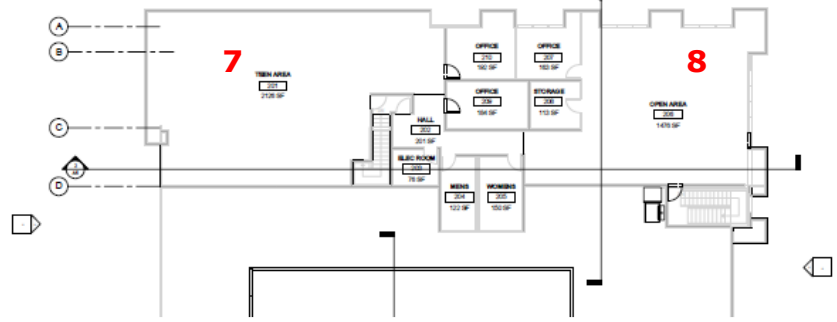

River City Baptist
 4620 Northgate Blvd #110
 Classroom Locations

The Crossing Church
Downstairs

Upstairs

Key

- 1. Entry Area**
- 2. Preschool Room**
- 3. Nursery 1**
- 4. Nursery 2**
- 5. Sanctuary**
- 6. Dock/Tent**
- 7. Youth Wing**
- 8. Children's Wing**