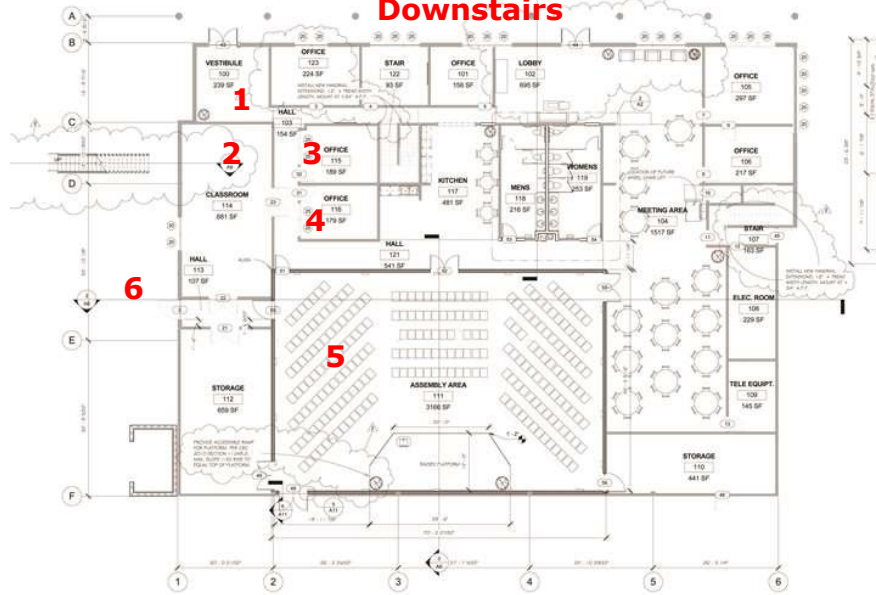

River City Baptist
 4620 Northgate Blvd #110
 Classroom Locations

The Crossing Church
Downstairs

Upstairs

Key

- 1. Entry Area**
- 2. Preschool Room**
- 3. Nursery 1**
- 4. Nursery 2**
- 5. Sanctuary**
- 6. Dock/Tent**
- 7. Youth Wing**
- 8. Children's Wing**

The Crossing Church								
1227 N Market Blvd								
	Youth Wing (7)	Children's Wing (8)	Preschool (2)	Sanctuary (5)	Nursery (3)	Nursery (4)	Entry (1)	Circus Tent (6)
9 am :30	Mock Trial	Literature-Based Geography	Lego STEM	Art Lab Color Theory	Music 1 Lesson 2	Private Tutor 1		PE – Tent Crossing
10 am :30	STEM Matter	STEM Speedometry	STEM Forensic Sci	Art Lab Zentangle	Music 3 Lesson 4	Private Tutor 2		PE – Tent Crossing
11 am :30	Math/ Logic	Science Lab Mammals	Spanish 3 rd -5 th	Sewing	Music 5 Lesson 6	Private Tutor 3		PE – Tent Ceramics
12 pm :30					Music 7			
1 pm :30	IEW A Year 1	Engaging English	IEW A Year 2	Art 6th+	Lesson 8 Music 9	Private Tutor 4	STEAM	Ceramics
2 pm :30	Wonder Novel Study	Music	Basic Math 5 th +	3rd-5th Art	Lesson 10 Lesson 11	Private Tutor 5	Zentangle Session 2	Ceramics
3 pm :30	Chess Club Intermediate	Chess Club Beginner	Art: Flat to Fantastic	Musical Theater Wrkshp				Crochet & Teen

Cornerstone Bible Church						IronMile PE
1101 National Dr. Suite C						Fri: 3610 N Freewy Blvd Suite 105
	Room 1	Room 2	Room 3	Room 4	Nurseries	
9 am :30	Middle School Physics #1		ASL 1	IEW C Year 1	Lesson 1 Lesson 2	PE – Tent @ The Crossing
10 am :30	Middle School Physics #2	A-G Chemistry Lab	Algebra 1	IEW B Year 2	Lesson 3 Lesson 4	PE – Tent @ The Crossing
11 am :30	Ecopolis (Economics)			Entrepreneurship	Lesson 5 Lesson 6	PE – Tent @ The Crossing
12 pm :30	Debate	A-G Biology Lab	Pre-Algebra	Choir	Lesson 7 Lesson 8	
1 pm :30	IEW B Year 1	Spanish I	Geometry	Photography	Lesson 9 Lesson 10	
2 pm :30			Coding Game Jam		Lesson 11	PE TK-2nd River City Baptist