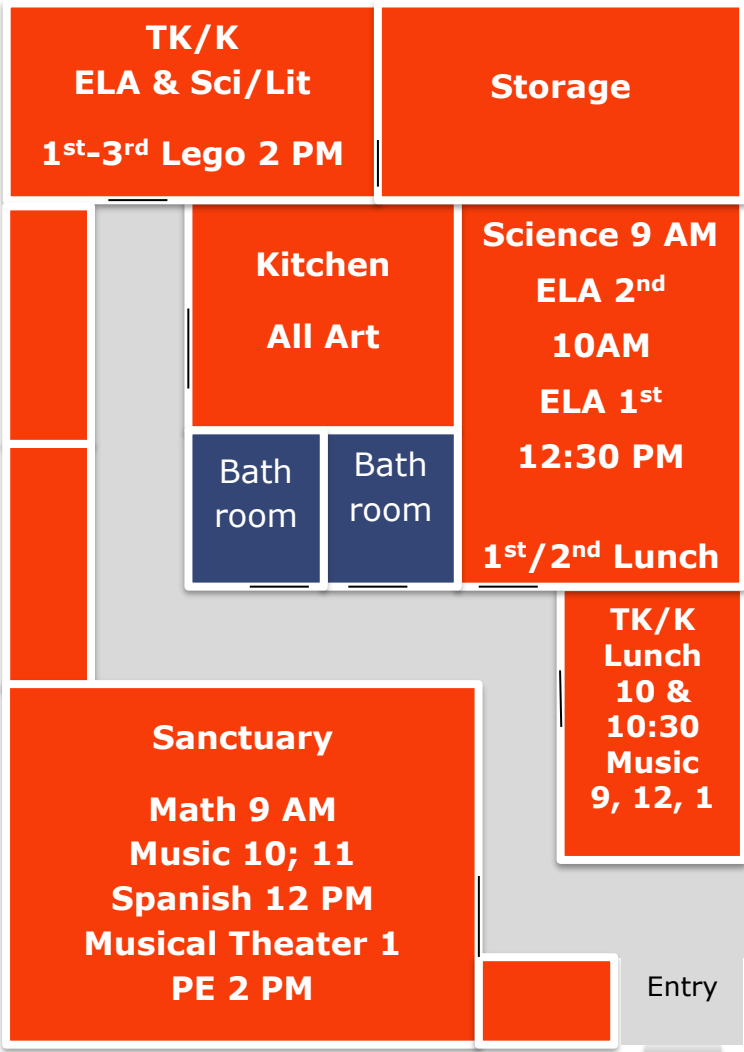

River City Baptist
 4620 Northgate Blvd #110
 Classroom Locations

The Crossing Church
Downstairs

Upstairs

Key

- 1. Entry Area**
- 2. Preschool Room**
- 3. Nursery 1**
- 4. Nursery 2**
- 5. Sanctuary**
- 6. Dock/Tent**
- 7. Youth Wing**
- 8. Children's Wing**

The Crossing Church								
1227 N Market Blvd								
	Youth Wing (7)	Children's Wing (8)	Preschool (2)	Sanctuary (5)	Nursery (3)	Nursery (4)	Entry (1)	Circus Tent (6)
9 am :30	Mock Trial	Literature-Based Geography	Lego STEM	Art Lab Color Theory	Music 1 Lesson 2	Private Tutor 1		PE – Tent Crossing
10 am :30	STEM Matter	STEM Speedometry	STEM Forensic Sci	Art Lab Zentangle	Music 3 Lesson 4	Private Tutor 2		PE – Tent Crossing
11 am :30	Math/ Logic	Science Lab Mammals	Spanish 3 rd -5 th	Sewing	Music 5 Lesson 6	Private Tutor 3		PE – Tent Ceramics
12 pm :30					Music 7			
1 pm :30	IEW A Year 1	Engaging English	IEW A Year 2	Art 6th+	Lesson 8 Music 9	Private Tutor 4	STEAM	Ceramics
2 pm :30	Wonder Novel Study	Music	Basic Math 5 th +	3rd-5th Art	Lesson 10 Lesson 11	Private Tutor 5	Zentangle Session 2	Ceramics
3 pm :30	Chess Club Intermediate	Chess Club Beginner	Art: Flat to Fantastic	Musical Theater Wrkshp				Crochet & Teen

Cornerstone Bible Church						IronMile PE
1101 National Dr. Suite C						Fri: 3610 N Freewy Blvd Suite 105
	Room 1	Room 2	Room 3	Room 4	Nurseries	
9 am :30	Middle School Physics #1		ASL 1	IEW C Year 1	Lesson 1 Lesson 2	PE – Tent @ The Crossing
10 am :30	Middle School Physics #2	A-G Chemistry Lab	Algebra 1	IEW B Year 2	Lesson 3 Lesson 4	PE – Tent @ The Crossing
11 am :30	Ecopolis (Economics)			Entrepreneurship	Lesson 5 Lesson 6	PE – Tent @ The Crossing
12 pm :30	Debate	A-G Biology Lab	Pre-Algebra	Choir	Lesson 7 Lesson 8	
1 pm :30	IEW B Year 1	Spanish I	Geometry	Photography	Lesson 9 Lesson 10	
2 pm :30			Coding Game Jam		Lesson 11	PE TK-2nd River City Baptist