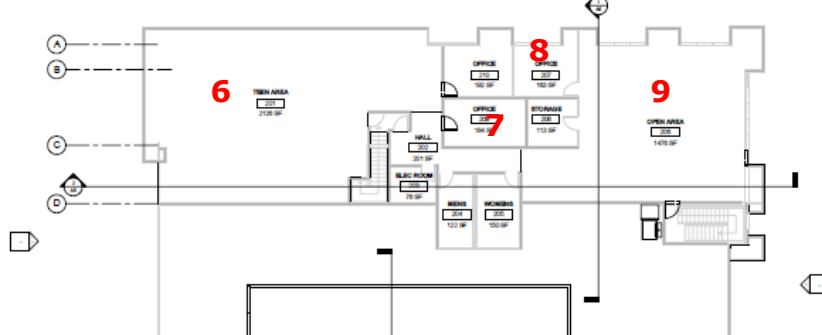

Downstairs

Upstairs

Key

- | | |
|--|---|
| <ul style="list-style-type: none"> 1. Entry Area 2. Preschool Room 3. Kitchen/Café 4. Sanctuary 5. Overflow Area | <ul style="list-style-type: none"> 6. Teen Room 7. Office 8. Office 9. Children's Room 10. Loading Dock |
|--|---|

Class Location

<ul style="list-style-type: none"> 9:00 10:00 10:30 11:00 11:30 12:00 12:30 1:00 2:00 3:00 	<ul style="list-style-type: none"> SOTW 3rd-6th ASL 3rd-5th IEW B 5th-8th Algebra 1 Geography 3rd-5th <ul style="list-style-type: none"> World U.S. Spanish 3rd-5th Pre-Algebra Art Lab..... MS Science Math 3rd-5th Science 3rd-5th Art 9th-12th Geography 6th-12th IEW A Fun & Fasc..... IEW A Original Art 6th-8th Logic/Debate 6th+ Ceramics Art 3rd-5th Robotics 3rd-5th Ceramics MS Writing MS Personal Finance Swing Dancing 7th+ Musical Theater (Mixed) 	<ul style="list-style-type: none"> 6 2 9 4 6 4 2 7 3 9 6 2 4 9 6 4 6 10 4 2 10 9 6 6 6 4 4
--	---	---