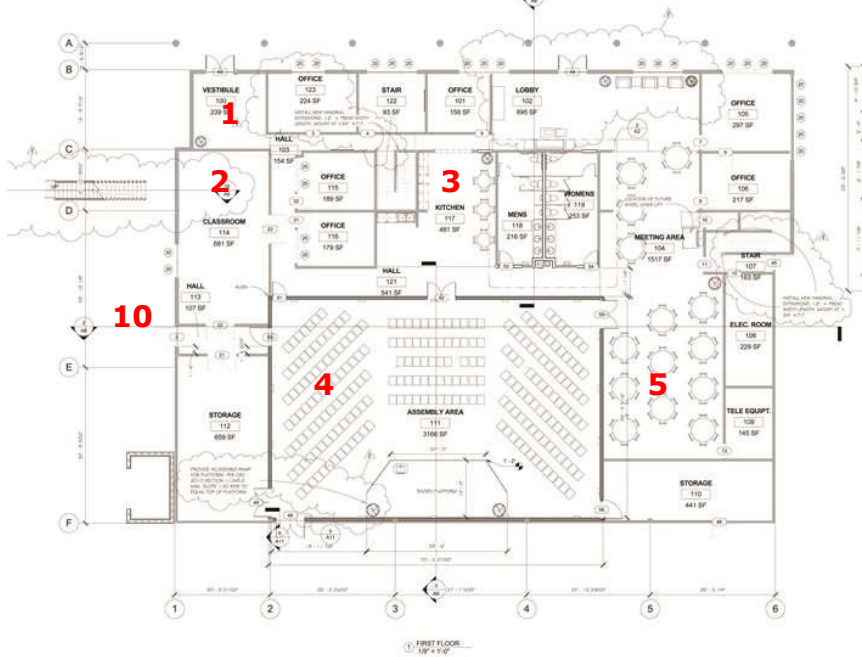

Downstairs

Upstairs

Key

- | | |
|--|---|
| <ul style="list-style-type: none"> 1. Entry Area 2. Preschool Room 3. Kitchen/Café 4. Sanctuary 5. Overflow Area | <ul style="list-style-type: none"> 6. Teen Room 7. Office 8. Office 9. Children's Room 10. Loading Dock |
|--|---|

Class Location

<ul style="list-style-type: none"> 9:00 10:00 10:30 11:00 11:30 12:00 12:30 1:00 2:00 3:00 	<ul style="list-style-type: none"> SOTW 3rd-6th ASL 3rd-5th IEW B 5th-8th Algebra 1 Geography 3rd-5th <ul style="list-style-type: none"> World U.S. Spanish 3rd-5th Pre-Algebra Art Lab..... MS Science Math 3rd-5th Science 3rd-5th Art 9th-12th Geography 6th-12th IEW A Fun & Fasc..... IEW A Original Art 6th-8th Logic/Debate 6th+ Ceramics Art 3rd-5th Robotics 3rd-5th Ceramics MS Writing MS Personal Finance Swing Dancing 7th+ Musical Theater (Mixed) 	<ul style="list-style-type: none"> 6 2 9 4 6 4 2 7 3 9 6 2 4 9 6 4 6 10 4 2 10 9 6 6 6 4 4
--	---	---