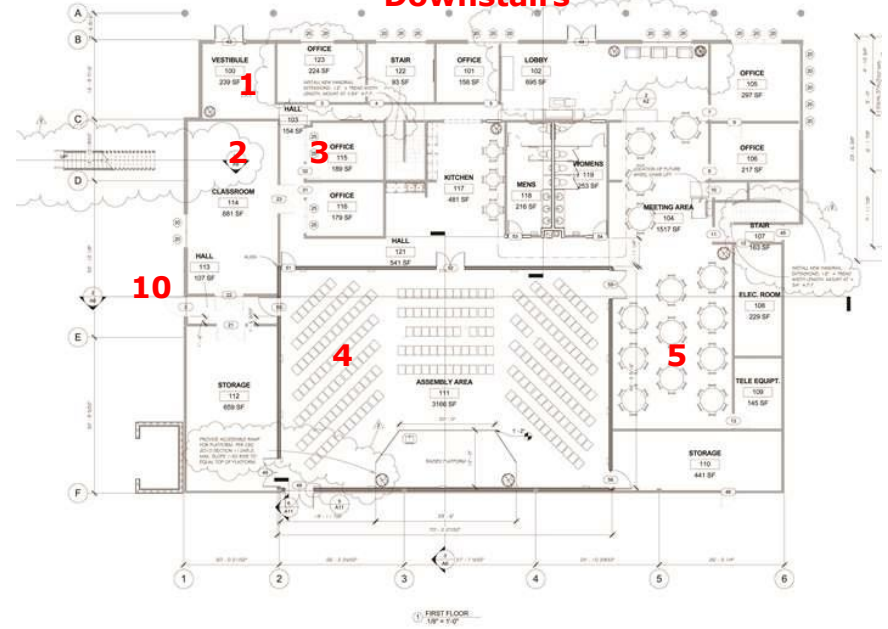

River City Baptist
 4620 Northgate Blvd #110
 Classroom Locations

The Crossing Church

Downstairs

Upstairs

Key

- 1. Entry Area
- 2. Preschool Room
- 3. Nursery
- 4. Sanctuary
- 5. Lounge Area
- 6. Youth Wing
- 7. Office
- 8. Children's Office
- 9. Children's Wing
- 10. Loading Dock

The Crossing Church							
1227 N Market Blvd							
	Youth Wing (6)	Children's Wing (9)	Preschool (2)	Sanctuary (4)	Office (7)	Nursery (3)	Load. Dock (10)
9 am :30	Story of the World		MS Science Imagineer	Art 3 rd -5th	Music 1	Private Tutoring 1	PE – Tent @ The Crossing
					Lesson 2		
10 am :30	STEM Hotwheels 2	STEM Forensic Science	STEM Imagineer	Art Lab Zentangle	Music 3	Private Tutoring 2	PE – Tent @ The Crossing
					Lesson 4		
11 am :30	Math/ Logic	Science Lab Human Body	Spanish 3 rd -5th	Intermed. Art	Music 5	Private Tutoring	Russian Rm 1
					Lesson 6		
12 pm :30	IEW A	Learning Thru Lit	IEW A	Art 1	Music 7	Private Tutoring 4	
					Lesson 8		
1 pm :30	Growth Mindset	Music	Basic Math	3rd-5th Art	Lesson 9	Private Tutoring 5	PE TK-2
					Cover Story (Writing)		
2 pm :30	Improv		Strategy Games	Chess Club		Private Tutoring 6	The Crossing
3 pm :30							