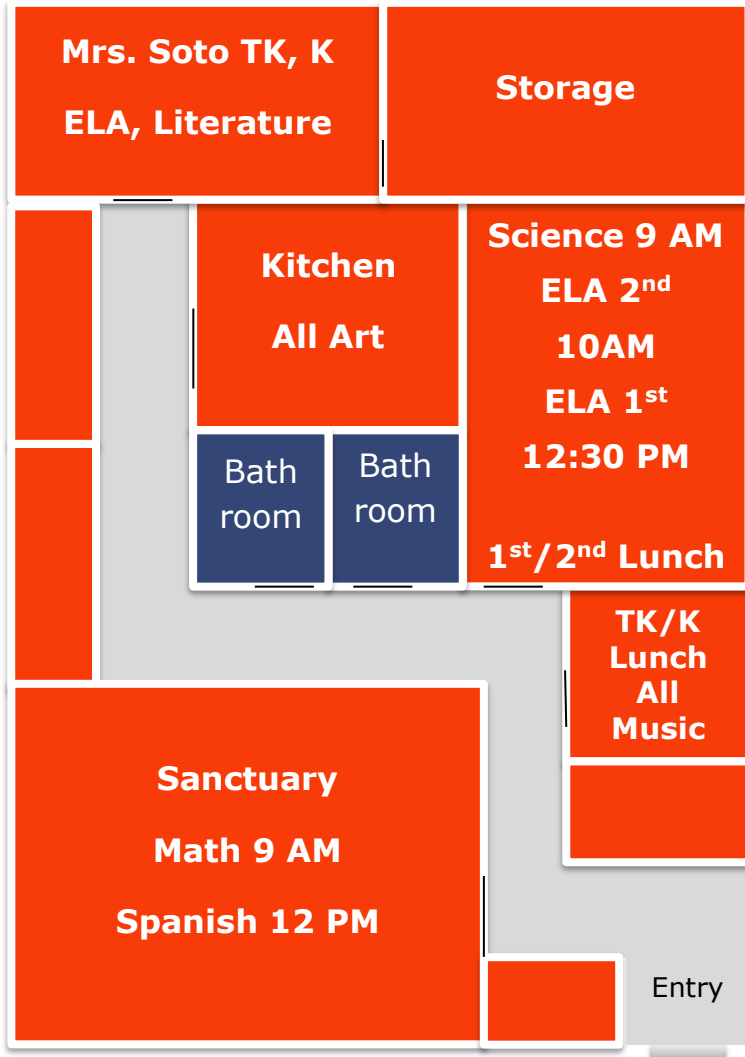

River City Baptist
 4620 Northgate Blvd #110
 Classroom Locations

The Crossing Church

Downstairs

Upstairs

Key

- 1. Entry Area
- 2. Preschool Room
- 3. Nursery
- 4. Sanctuary
- 5. Lounge Area
- 6. Youth Wing
- 7. Office
- 8. Children's Office
- 9. Children's Wing
- 10. Loading Dock

The Crossing Church							
1227 N Market Blvd							
	Youth Wing (6)	Children's Wing (9)	Preschool (2)	Sanctuary (4)	Office (7)	Nursery (3)	Load. Dock (10)
9 am :30	Story of the World		MS Science Imagineer	Art 3 rd -5th	Music 1	Private Tutoring 1	PE – Tent @ The Crossing
					Lesson 2		
10 am :30	STEM Hotwheels 2	STEM Forensic Science	STEM Imagineer	Art Lab Zentangle	Music 3	Private Tutoring 2	PE – Tent @ The Crossing
					Lesson 4		
11 am :30	Math/ Logic	Science Lab Human Body	Spanish 3 rd -5th	Intermed. Art	Music 5	Private Tutoring	Russian Rm 1
					Lesson 6		
12 pm :30	IEW A	Learning Thru Lit	IEW A	Art 1	Music 7	Private Tutoring 4	
					Lesson 8		
1 pm :30	Growth Mindset	Music	Basic Math	3rd-5th Art	Lesson 9	Private Tutoring 5	PE TK-2
					Cover Story (Writing)		
2 pm :30	Improv		Strategy Games	Chess Club		Private Tutoring 6	The Crossing
3 pm :30							

Cornerstone Bible Church				
1101 National Dr				
	Room 1	Room 2	Room 3	Room 4
9 am :30	Middle School Science	IEW C	IEW C	Web Coding
10 am :30	IEW B	A-G Chemistry Lab		Personal Finance
11 am :30			Algebra 1	
12 pm :30	Debate	A-G Biology Lab Lab		
			Pre-Algebra	Choir
1 pm :30	Emergency Response	Spanish 1		
2 pm :30				