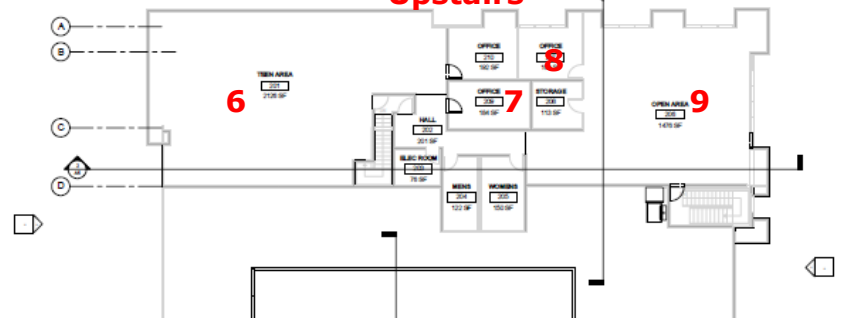

River City Baptist
 4620 Northgate Blvd #110
 Classroom Locations

The Crossing Church

Downstairs

Upstairs

Key

- 1. Entry Area
- 2. Preschool Room
- 3. Nursery
- 4. Sanctuary
- 5. Lounge Area
- 6. Youth Wing
- 7. Office
- 8. Children's Office
- 9. Children's Wing
- 10. Loading Dock