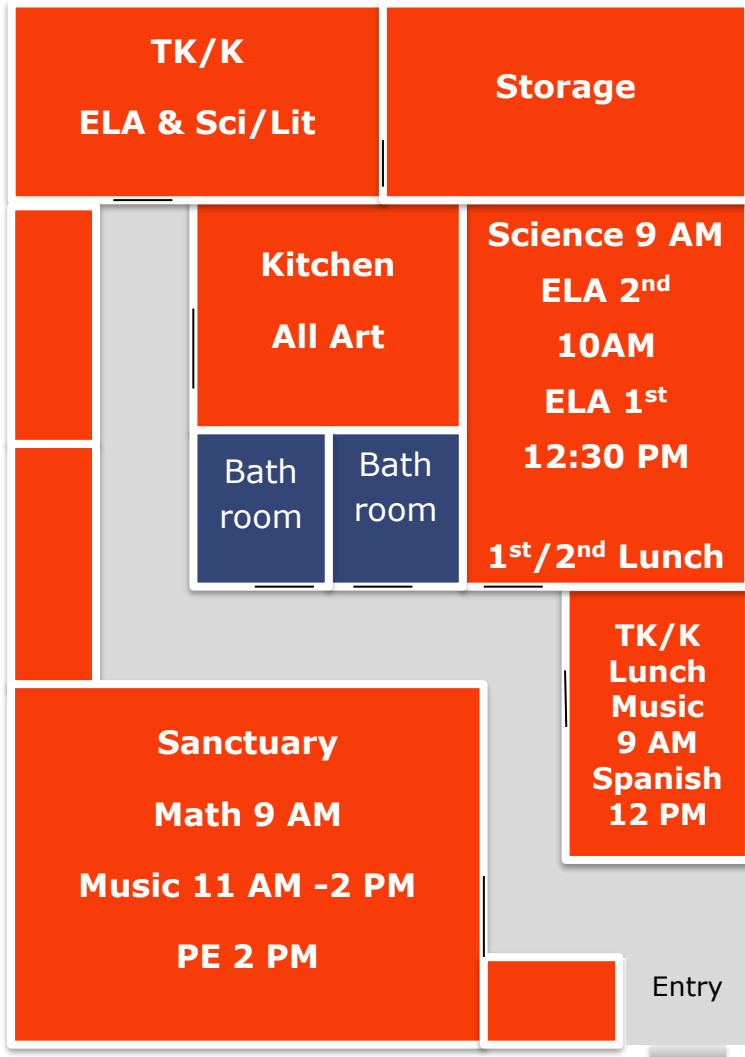

River City Baptist
 4620 Northgate Blvd #110
 Classroom Locations

The Crossing Church

Downstairs

Upstairs

Key

- 1. Entry Area
- 2. Preschool Room
- 3. Nursery 1
- 4. Nursery 2
- 5. Sanctuary
- 6. Dock/Tent
- 7. Youth Wing
- 8. Children's Wing

The Crossing Church								
1227 N Market Blvd								
	Youth Wing (7)	Children's Wing (8)	Preschool (2)	Sanctuary (5)	Nursery (3)	Nursery (4)	Entry (1)	Circus Tent (6)
9 am :30	World Culture & Geography	Story of the World	Cursive	Art 3 rd -5 th	Music 1 Lesson 2	Private Tutor 1		PE – Tent @ The Crossing
10 am :30	STEM Simple Machines	STEM Mystery Science	STEM Lego	Art Lab Zentangle	Music 3 Lesson 4	Private Tutor 2		PE – Tent @ The Crossing
11 am :30	Math/ Logic	Science Lab Human Body	Spanish 3 rd -5 th	Intermed. Art	Music 5 Lesson 6	Private Tutor 3		PE – Tent @ The Crossing
12 pm :30					Music 7			
1 pm :30	IEW A Year 1	Engaging English	IEW A Year 2	Intermed Art	Lesson 8 Music 9	Private Tutor 4		Ceramics
2 pm :30	World Culture & Geography	Music	Basic Math	3 rd -5 th Art	Lesson 10	Private Tutor 5		Ceramics
3 pm :30		Chess Club	High School Club	Musical Theater				Crochet

Cornerstone Bible Church						IronMile PE
1101 National Dr. Suite C						Fri: 3610 N Freewy
	Room 1	Room 2	Room 3	Room 4	Nursery	Suite 105
9 am :30	Middle School Chemistry #1	Entrepreneurship	IEW C Year 2	IEW C Year 1	Lesson 1 Lesson 2	PE – Tent @ The Crossing
10 am :30	Middle School Chemistry #2	A-G Chemistry Lab	Algebra 1	IEW B Year 2	Lesson 3 Lesson 4	PE – Tent @ The Crossing
11 am :30	Wld Culture & Geography #1		Pre-Algebra		Lesson 5 Lesson 6	PE – Tent @ The Crossing
12 pm :30		A-G Biology Lab Lab			Lesson 7	
1 pm :30	Wld Culture & Geography #2		Choir	Geometry		
2 pm :30	Logical Fallacies	Spanish 1	IEW B Year 1	Photography		PE TK-2nd River City Baptist