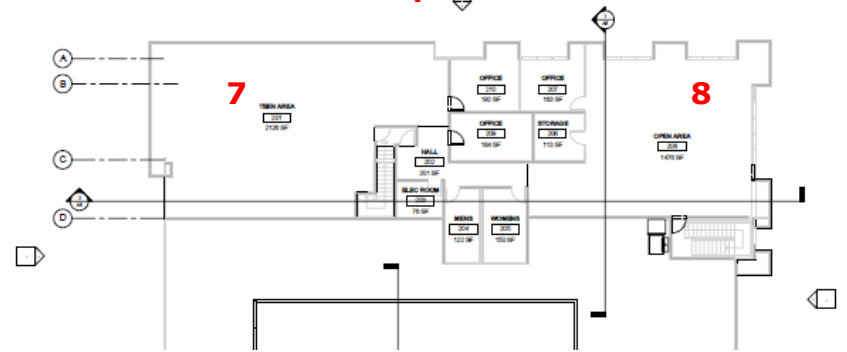

River City Baptist
 4620 Northgate Blvd #110
 Classroom Locations

The Crossing Church

Downstairs

Upstairs

Key

- 1. Entry Area
- 2. Preschool Room
- 3. Nursery 1
- 4. Nursery 2
- 5. Sanctuary
- 6. Dock/Tent
- 7. Youth Wing
- 8. Children's Wing