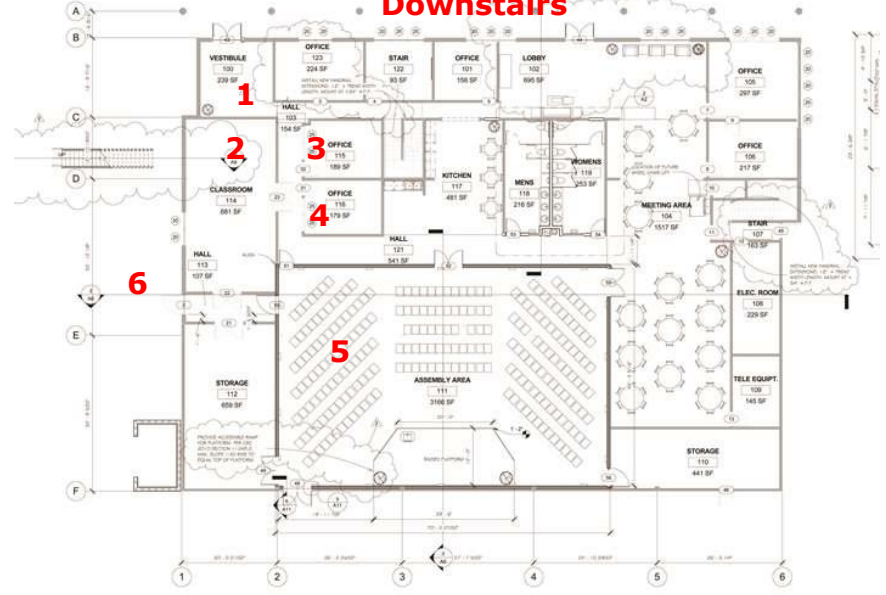

River City Baptist
 4620 Northgate Blvd #110
 Classroom Locations

The Crossing Church

Downstairs

Upstairs

Key

- 1. Entry Area
- 2. Preschool Room
- 3. Nursery 1
- 4. Nursery 2
- 5. Sanctuary
- 6. Dock/Tent
- 7. Youth Wing
- 8. Children's Wing

The Crossing Church								
1227 N Market Blvd								
	Youth Wing (7)	Children's Wing (8)	Preschool (2)	Sanctuary (5)	Nursery (3)	Nursery (4)	Entry (1)	Circus Tent (6)
9 am :30	World Culture & Geography	Story of the World	Cursive	Art 3 rd -5 th	Music 1 Lesson 2	Private Tutor 1		PE – Tent @ The Crossing
10 am :30	STEM Simple Machines	STEM Mystery Science	STEM Lego	Art Lab Zentangle	Music 3 Lesson 4	Private Tutor 2		PE – Tent @ The Crossing
11 am :30	Math/ Logic	Science Lab Human Body	Spanish 3 rd -5 th	Intermed. Art	Music 5 Lesson 6	Private Tutor 3		PE – Tent @ The Crossing
12 pm :30					Music 7			
1 pm :30	IEW A Year 1	Engaging English	IEW A Year 2	Intermed Art	Lesson 8 Music 9	Private Tutor 4		Ceramics
2 pm :30	World Culture & Geography	Music	Basic Math	3 rd -5 th Art	Lesson 10	Private Tutor 5		Ceramics
3 pm :30		Chess Club	High School Club	Musical Theater				Crochet

Cornerstone Bible Church						IronMile PE
1101 National Dr. Suite C						Fri: 3610 N Freewy
	Room 1	Room 2	Room 3	Room 4	Nursery	Suite 105
9 am :30	Middle School Chemistry #1	Entrepreneurship	IEW C Year 2	IEW C Year 1	Lesson 1 Lesson 2	PE – Tent @ The Crossing
10 am :30	Middle School Chemistry #2	A-G Chemistry Lab	Algebra 1	IEW B Year 2	Lesson 3 Lesson 4	PE – Tent @ The Crossing
11 am :30	Wld Culture & Geography #1		Pre-Algebra		Lesson 5 Lesson 6	PE – Tent @ The Crossing
12 pm :30		A-G Biology Lab Lab			Lesson 7	
1 pm :30	Wld Culture & Geography #2		Choir	Geometry		
2 pm :30	Logical Fallacies	Spanish 1	IEW B Year 1	Photography		PE TK-2nd River City Baptist