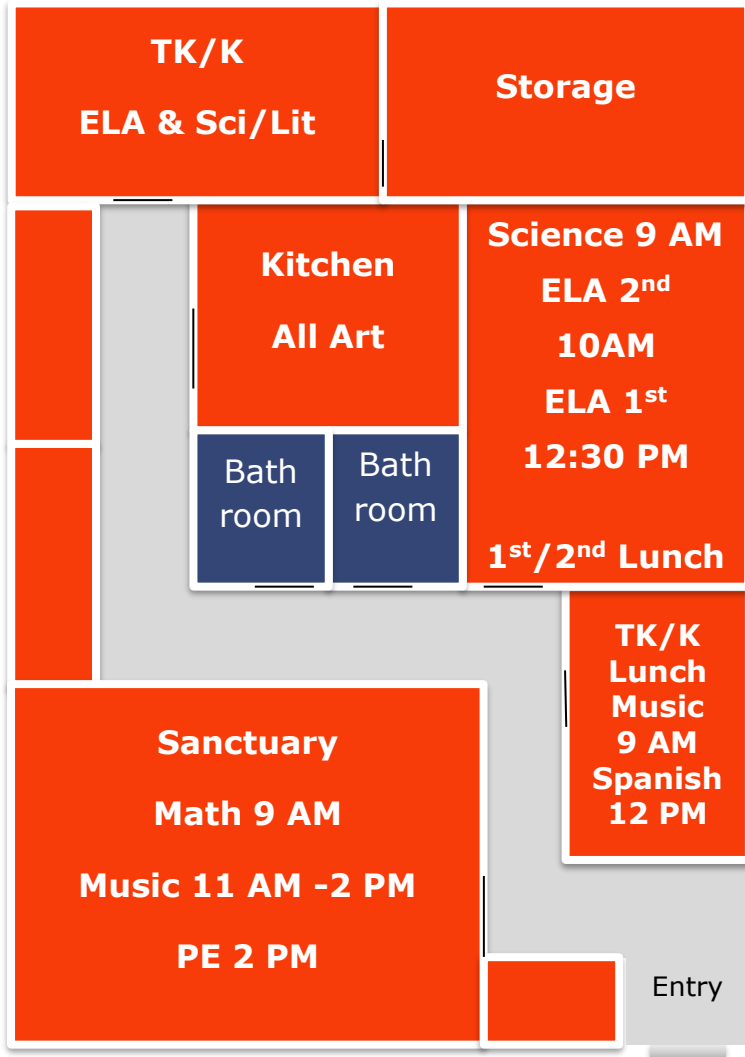

River City Baptist
 4620 Northgate Blvd #110
 Classroom Locations

The Crossing Church

Downstairs

Upstairs

Key

- 1. Entry Area
- 2. Preschool Room
- 3. Nursery 1
- 4. Nursery 2
- 5. Sanctuary
- 6. Dock/Tent
- 7. Youth Wing
- 8. Children's Wing

The Crossing Church								
1227 N Market Blvd								
	Youth Wing (7)	Children's Wing (8)	Preschool (2)	Sanctuary (5)	Nursery (3)	Nursery (4)	Entry (1)	Load. Dock (6)
9 am :30	World Culture & Geography	Story of the World	Cursive	Art 3 rd -5 th	Music 1 Lesson 2	Private Tutor 1	Beg Rusn Heritage	PE - Tent @ The Crossing
10 am :30	STEM Simple Machines	STEM Mystery Science	STEM Lego	Art Lab Zentangle	Music 3 Lesson 4	Private Tutor 2	Russian Frgn Lang	PE - Tent @ The Crossing
11 am :30	Math/ Logic	Science Lab Human Body	Spanish 3 rd -5 th	Intermed. Art	Music 5 Lesson 6	Private Tutor 3	3 rd + Rus Heritage	PE - Tent @ The Crossing
12 pm :30					Music 7			
1 pm :30	IEW A Year 1	Engaging English	IEW A Year 2	Intermed Art	Lesson 8 Music 9	Private Tutor 4		Ceramics
2 pm :30	World Culture & Geography	Music	Basic Math	3 rd -5 th Art	Lesson 10	Private Tutor 5		Ceramics
3 pm :30	Musical Theater	Musical Theater	High School Club	Chess Club				Crochet

Cornerstone Bible Church						IronMile PE
1101 National Dr. Suite C						Fri: 3610 N Freewy Blvd Suite 105
	Room 1	Room 2	Room 3	Room 4	Nursery	
9 am :30	Middle School Chemistry #1	MS Personal Finance	IEW C Year 1	IEW C Year 2	Lesson 1 Lesson 2	PE - Tent @ The Crossing
10 am :30	Middle School Chemistry #2	A-G Chemistry Lab	Algebra 1	IEW B Year 2	Lesson 3 Lesson 4	PE - Tent @ The Crossing
11 am :30	Wld Culture & Geography #1		Pre-Algebra		Lesson 5 Lesson 6	PE - Tent @ The Crossing
12 pm :30		A-G Biology Lab Lab			Lesson 7	
1 pm :30	Wld Culture & Geography #2		Choir	Geometry		
2 pm :30	Logical Fallacies	Spanish 1	IEW B Year 1	Photography		PE TK-2nd River City Baptist