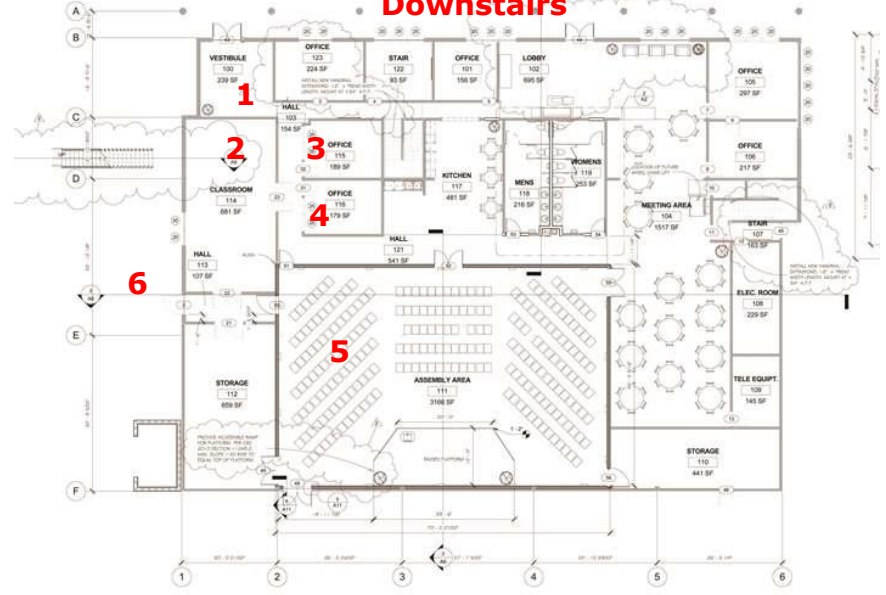

River City Baptist
 4620 Northgate Blvd #110
 Classroom Locations

The Crossing Church

Downstairs

Upstairs

Key

- 1. Entry Area
- 2. Preschool Room
- 3. Nursery 1
- 4. Nursery 2
- 5. Sanctuary
- 6. Dock/Tent
- 7. Youth Wing
- 8. Children's Wing

The Crossing Church								
1227 N Market Blvd								
	Youth Wing (7)	Children's Wing (8)	Preschool (2)	Sanctuary (5)	Nursery (3)	Nursery (4)	Entry (1)	Load. Dock (6)
9 am :30	World Culture & Geography	Story of the World	Cursive	Art 3 rd -5 th	Music 1 Lesson 2	Private Tutor 1	Beg Rusn Heritage	PE - Tent @ The Crossing
10 am :30	STEM Simple Machines	STEM Mystery Science	STEM Lego	Art Lab Zentangle	Music 3 Lesson 4	Private Tutor 2	Russian Frgn Lang	PE - Tent @ The Crossing
11 am :30	Math/ Logic	Science Lab Human Body	Spanish 3 rd -5 th	Intermed. Art	Music 5 Lesson 6	Private Tutor 3	3 rd + Rus Heritage	PE - Tent @ The Crossing
12 pm :30					Music 7			
1 pm :30	IEW A Year 1	Engaging English	IEW A Year 2	Intermed Art	Lesson 8 Music 9	Private Tutor 4		Ceramics
2 pm :30	World Culture & Geography	Music	Basic Math	3 rd -5 th Art	Lesson 10	Private Tutor 5		Ceramics
3 pm :30	Musical Theater	Musical Theater	High School Club	Chess Club				Crochet

Cornerstone Bible Church						IronMile PE
1101 National Dr. Suite C						Fri: 3610 N Freewy Blvd Suite 105
	Room 1	Room 2	Room 3	Room 4	Nursery	
9 am :30	Middle School Chemistry #1	MS Personal Finance	IEW C Year 1	IEW C Year 2	Lesson 1 Lesson 2	PE - Tent @ The Crossing
10 am :30	Middle School Chemistry #2	A-G Chemistry Lab	Algebra 1	IEW B Year 2	Lesson 3 Lesson 4	PE - Tent @ The Crossing
11 am :30	Wld Culture & Geography #1		Pre-Algebra		Lesson 5 Lesson 6	PE - Tent @ The Crossing
12 pm :30		A-G Biology Lab Lab			Lesson 7	
1 pm :30	Wld Culture & Geography #2		Choir	Geometry		
2 pm :30	Logical Fallacies	Spanish 1	IEW B Year 1	Photography		PE TK-2nd River City Baptist