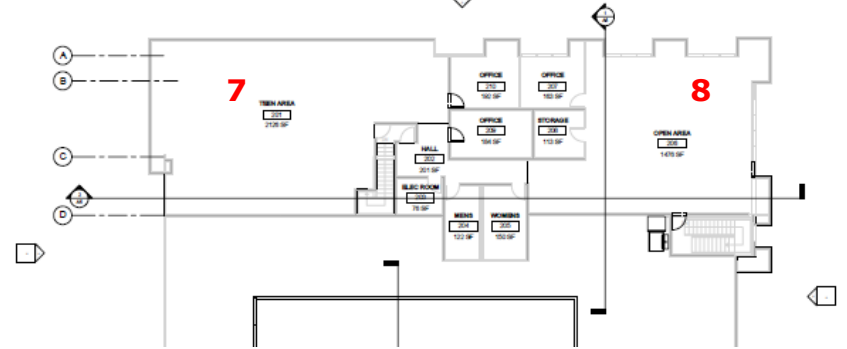

River City Baptist
 4620 Northgate Blvd #110
 Classroom Locations

The Crossing Church

Downstairs

Upstairs

Key

- 1. Entry Area
- 2. Preschool Room
- 3. Nursery 1
- 4. Nursery 2
- 5. Sanctuary
- 6. Dock/Tent
- 7. Youth Wing
- 8. Children's Wing