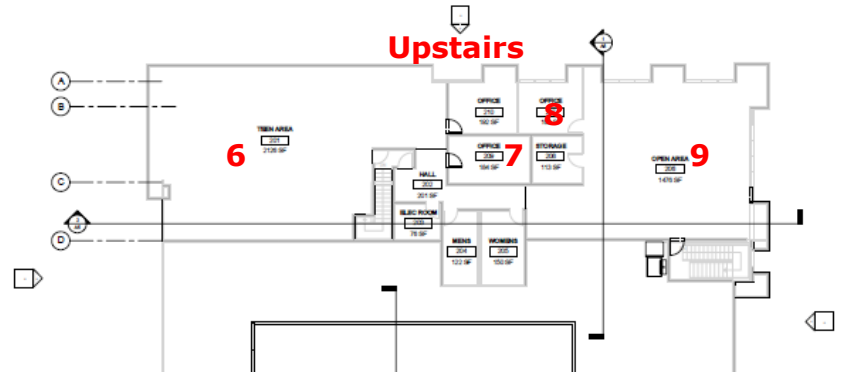

River City Baptist
 4620 Northgate Blvd #110
 Classroom Locations

The Crossing Church

Key

- 1. Entry Area
- 2. Preschool Room
- 3. Kitchen/Café
- 4. Sanctuary
- 5. Lounge Area
- 6. Youth Wing
- 7. Office
- 8. Children's Office
- 9. Children's Wing
- 10. Loading Dock

The Crossing Church						
1227 N Market Blvd						
	Youth Wing (6)	Children's Wing (9)	Preschool (2)	Sanctuary (4)	Office (7)	Load. Dock (10)
9 am :30	Pre-Algebra	Story of the World	ASL 3rd-5th	Cursive		
10 am :30	Junk Box Wars	Forensic Science	Medieval Engineering	Art Lab	Geometry	
11 am :30	Math/Logic	Science (Zoology) Lab	Basic Math	Advanced Art		
12 pm :30	IEW A - Fun & Fasc	IEW A Original	Shurley English	Middle Sch Art	Guitar 1	
1 pm :30	STEM	Cover Story (Writing)		3rd-5th Art	Guitar 2	Advanced Ceramics
2 pm :30	Musical		Early Engineers	Chess	Guitar 3	Basic Ceramics
3 pm :30	Theater	Computer Applications	3D Digital Modeling	Club	Guitar 4	1st-5th Ceramics

Cornerstone Bible Church				
1168 National Dr				
	Room 1	Room 2	Room 3	Room 4
9 am :30	<i>Imagineering (Physical Science)</i>	<i>IEW C</i>	<i>Career Exploartion</i>	
10 am :30	<i>Middle School Science</i>			<i>IEW B</i>
11 am :30	<i>Science (Astronomy)</i>	<i>Logical Fallacies</i>	<i>A-G Chemistry Lab</i>	
12 pm :30	<i>Teen CERT</i>			<i>Logical Fallacies</i>
1 pm :30	ASL 1			
2 pm :30				