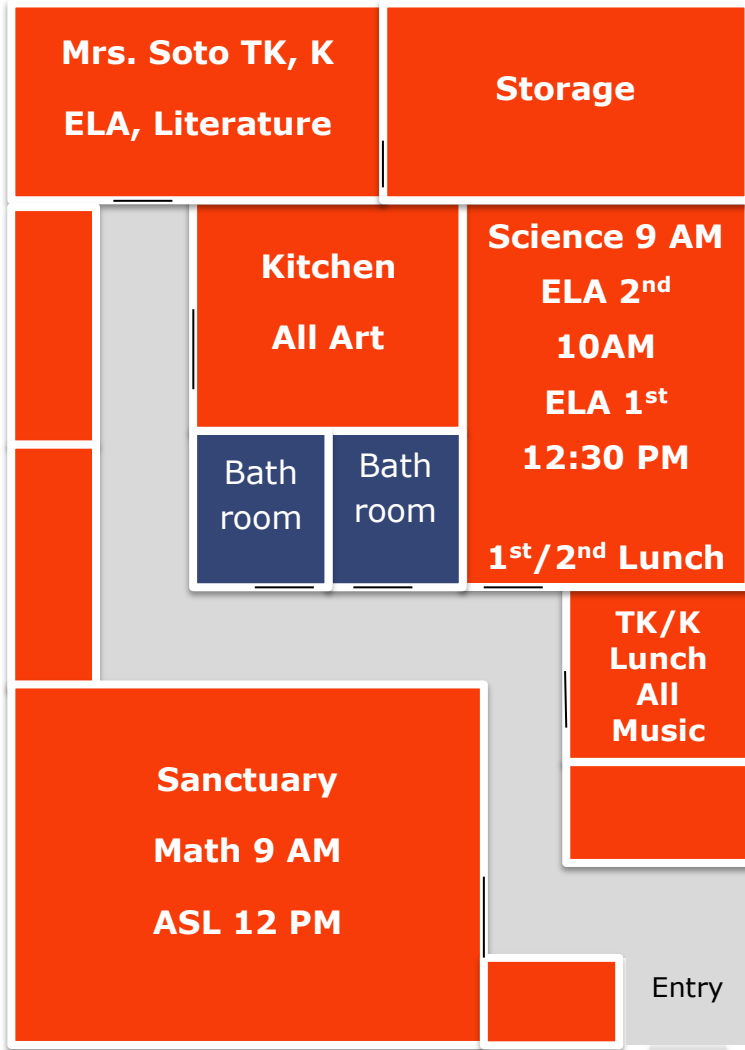

River City Baptist
 4620 Northgate Blvd #110
 Classroom Locations

The Crossing Church

Key

- 1. Entry Area
- 2. Preschool Room
- 3. Kitchen/Café
- 4. Sanctuary
- 5. Lounge Area
- 6. Youth Wing
- 7. Office
- 8. Children's Office
- 9. Children's Wing
- 10. Loading Dock

The Crossing Church						
1227 N Market Blvd						
	Youth Wing (6)	Children's Wing (9)	Preschool (2)	Sanctuary (4)	Office (7)	Load. Dock (10)
9 am :30	Pre-Algebra	Story of the World	ASL 3rd-5th	Cursive		
10 am :30	Junk Box Wars	Forensic Science	Medieval Engineering	Art Lab	Geometry	
11 am :30	Math/Logic	Science (Zoology) Lab	Basic Math	Advanced Art		
12 pm :30	IEW A - Fun & Fasc	IEW A Original	Shurley English	Middle Sch Art	Guitar 1	
1 pm :30	STEM	Cover Story (Writing)		3rd-5th Art	Guitar 2	Advanced Ceramics
2 pm :30	Musical		Early Engineers	Chess	Guitar 3	Basic Ceramics
3 pm :30	Theater	Computer Applications	3D Digital Modeling	Club	Guitar 4	1st-5th Ceramics

Cornerstone Bible Church				
1168 National Dr				
	Room 1	Room 2	Room 3	Room 4
9 am :30	<i>Imagineering (Physical Science)</i>	<i>IEW C</i>	<i>Career Exploartion</i>	
10 am :30	<i>Middle School Science</i>			<i>IEW B</i>
11 am :30	<i>Science (Astronomy)</i>	<i>Logical Fallacies</i>	<i>A-G Chemistry Lab</i>	
12 pm :30	<i>Teen CERT</i>			<i>Logical Fallacies</i>
1 pm :30	ASL 1			
2 pm :30				