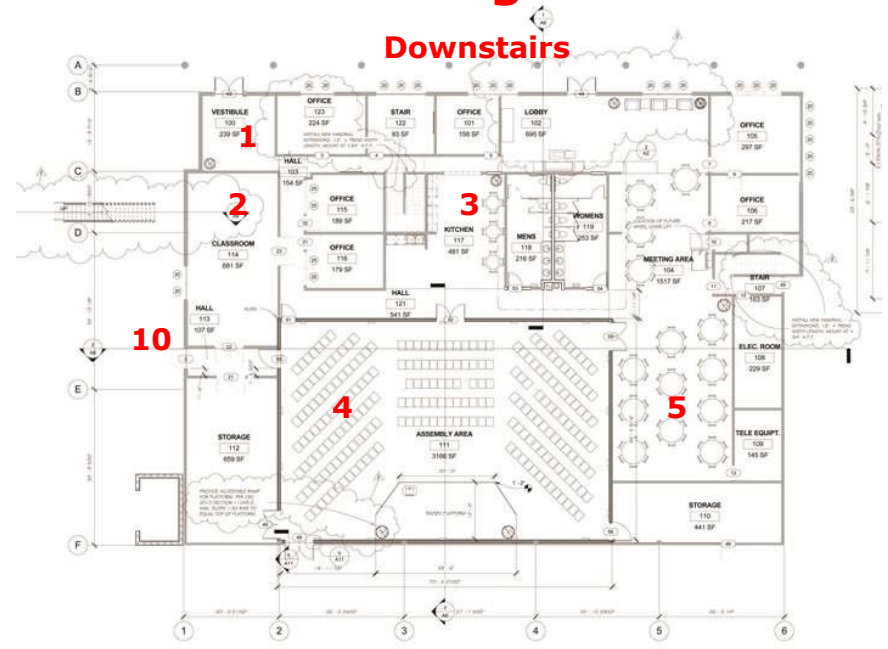

River City Baptist
 4620 Northgate Blvd #110
 Classroom Locations

The Crossing Church

Key

- 1. Entry Area
- 2. Preschool Room
- 3. Kitchen/Café
- 4. Sanctuary
- 5. Lounge Area
- 6. Youth Wing
- 7. Office
- 8. Children's Office
- 9. Children's Wing
- 10. Loading Dock

The Crossing Church						
1227 N Market Blvd						
	Youth Wing (6)	Children's Wing (9)	Preschool (2)	Sanctuary (4)	Office (7)	Load. Dock (10)
9 am :30	Pre-Algebra	Story of the World	ASL 3rd-5th	Cursive		
10 am :30	Junk Box Wars	Forensic Science	Medieval Engineering	Art Lab	Geometry	
11 am :30	Math/Logic	Science (Zoology) Lab	Basic Math	Advanced Art		
12 pm :30	IEW A - Fun & Fasc	IEW A Original	Shurley English	Middle Sch Art	Guitar 1	
1 pm :30	STEM	Cover Story (Writing)		3rd-5th Art	Guitar 2	Advanced Ceramics
2 pm :30	Musical		Early Engineers	Chess	Guitar 3	Basic Ceramics
3 pm :30	Theater	Computer Applications	3D Digital Modeling	Club	Guitar 4	1st-5th Ceramics