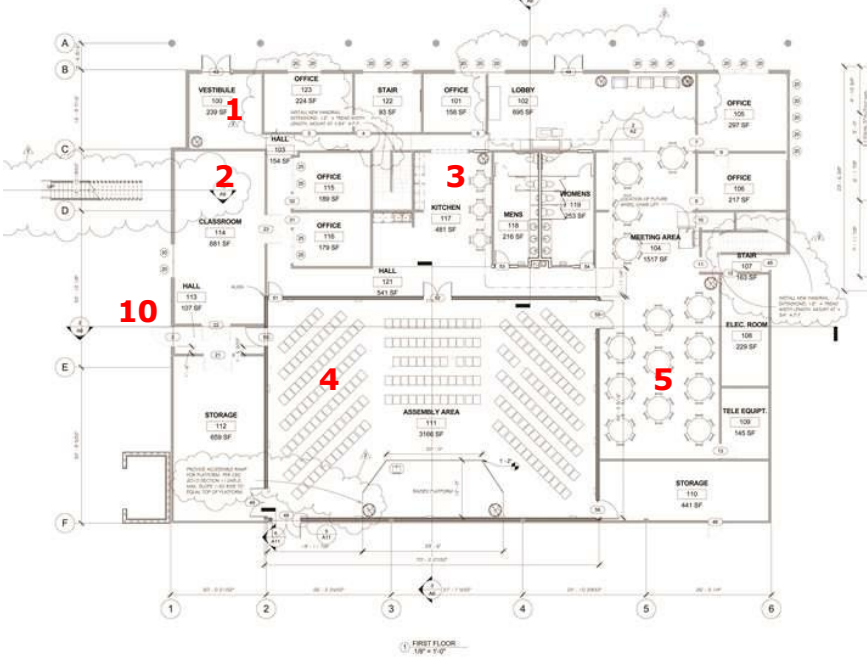

The Crossing Church						
1227 N Market Blvd						
	Youth Wing (6)	Children's Wing (9)	Preschool (2)	Sanctuary (4)	Misc	Load. Dock (10)
9 am :30	Story of the World	Emergency Response	Spanish			
10 am :30	World Geography	U.S. Geography	Mock Trial	Art Lab	Japanese Upstairs 7	
11 am :30	Math/ Logic	Science Lab	Poké Zoo	Advanced Art	Cursive 1 Entryway	Intermediate Ceramics
12 pm :30	IEW A - Original	IEW A Fables	Beginning Guitar 12:30/1:15	Middle Sch Art		Ceramics
1 pm :30	STEM	IEW B		3rd-5th		Ceramics
2 pm :30			Early Engineers	Art	Guitar Entryway	
3 pm :30	Chess Club	G100 Global Economics Summit		Musical Theater		

Cornerstone Bible Church				
1101 National Dr				
	Room 1	Room 2	Room 3	Room 4
9 am :30	Middle School Science		Advanced Essays	Pre-Algebra
10 am :30	A-G Biology Lab		IEW B Cont	Basic Math
11 am :30		Mock Trial		
12 pm :30	Emergency Response	Mock Trial	A-G Chemistry Lab	Algebra 1
1 pm :30	Spanish 1		One Year Adventure Novel	
2 pm :30		Photography		

Cross Fit
1143 N Market Suite 1
PE
PE
PE
PE
PE

The Crossing Church

River City Baptist
 4620 Northgate Blvd #110
 Classroom Locations

Downstairs

Upstairs

Key

- 1. Entry Area**
- 2. Preschool Room**
- 3. Kitchen/Café**
- 4. Sanctuary**
- 5. Lounge Area**
- 6. Youth Wing**
- 7. Upstairs Office**
- 8. Office**
- 9. Children's Wing**
- 10. Loading Dock**