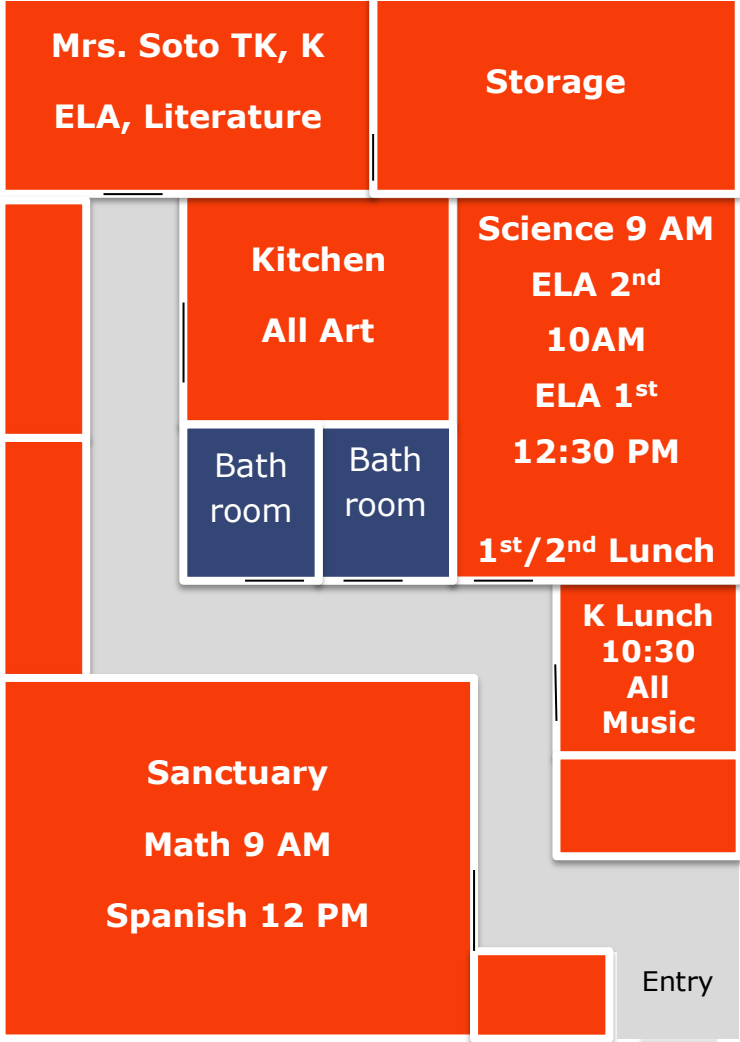

The Crossing Church						
1227 N Market Blvd						
	Youth Wing (6)	Children's Wing (9)	Preschool (2)	Sanctuary (4)	Misc	Load. Dock (10)
9 am :30	Story of the World	Emergency Response	Spanish			
10 am :30	World Geography	U.S. Geography	Mock Trial	Art Lab	Japanese Upstairs 7	
11 am :30	Math/ Logic	Science Lab	Poké Zoo	Advanced Art	Cursive 1 Entryway	Intermediate Ceramics
12 pm :30	IEW A - Original	IEW A Fables	Beginning Guitar 12:30/1:15	Middle Sch Art		Ceramics
1 pm :30	STEM	IEW B		3rd-5th		Ceramics
2 pm :30			Early Engineers	Art	Guitar Entryway	
3 pm :30	Chess Club	G100 Global Economics Summit		Musical Theater		

Cornerstone Bible Church				
1101 National Dr				
	Room 1	Room 2	Room 3	Room 4
9 am :30	Middle School Science		Advanced Essays	Pre-Algebra
10 am :30	A-G Biology Lab		IEW B Cont	Basic Math
11 am :30		Mock Trial		
12 pm :30	Emergency Response	Mock Trial	A-G Chemistry Lab	Algebra 1
1 pm :30	Spanish 1		One Year Adventure Novel	
2 pm :30		Photography		

Cross Fit
1143 N Market Suite 1
PE
PE
PE
PE
PE

The Crossing Church

River City Baptist
 4620 Northgate Blvd #110
 Classroom Locations

Downstairs

Upstairs

Key

- 1. Entry Area**
- 2. Preschool Room**
- 3. Kitchen/Café**
- 4. Sanctuary**
- 5. Lounge Area**
- 6. Youth Wing**
- 7. Upstairs Office**
- 8. Office**
- 9. Children's Wing**
- 10. Loading Dock**