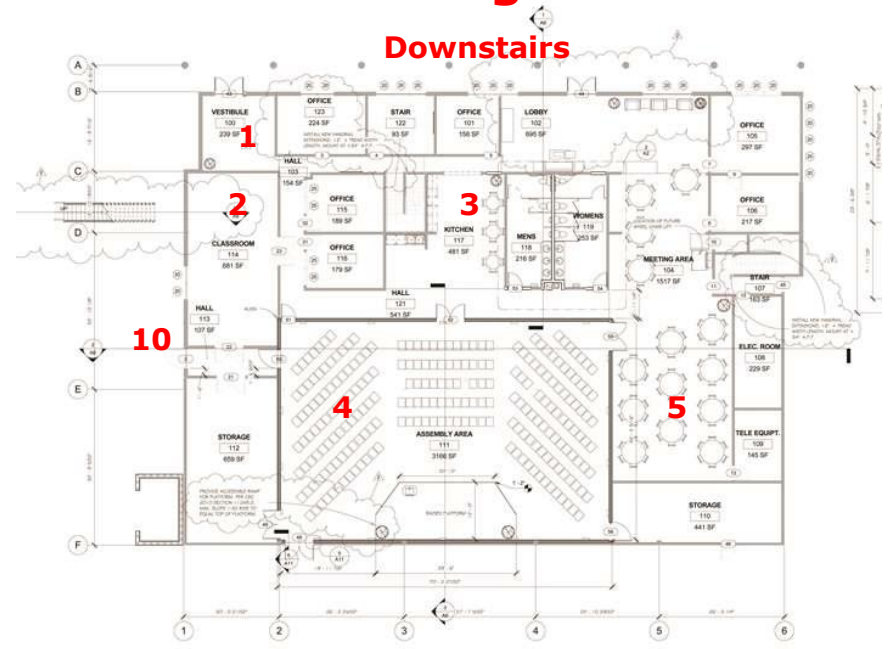

The Crossing Church						
1227 N Market Blvd						
	Youth Wing (6)	Children's Wing (9)	Preschool (2)	Sanctuary (4)	Office (7)	Load. Dock (10)
9 am :30	Pre-Algebra	Story of the World	ASL 3rd-5th	Cursive		
10 am :30	Junk Box Wars	Forensic Science	Medieval Engineering	Art Lab	Geometry	
11 am :30	Math/ Logic	Science (Zoology) Lab	Basic Math	Advanced Art		Basic Ceramics
12 pm :30	IEW A - Fun & Fasc	IEW A Original	Shurley English	Middle Sch Art	Guitar 1	
1 pm :30	STEM	Cover Story (Writing)		3rd-5th	Guitar 3	Advanced Ceramics
2 pm :30	Musical		Early Engineers	Art Chess	Group Guitar 4	Basic Ceramics
3 pm :30	Theater		3D Digital Modeling	Club		1st-5th Ceramics

Cornerstone Bible Church				
1168 National Dr				
	Room 1	Room 2	Room 3	Room 4
9 am :30	Geology (Earth Science)	Career Exploration	IEW C	
10 am :30	Middle School Science (Biology)	A-G Biology Lab		IEW B
11 am :30		A-G Chemistry Lab		
12 pm :30	Teen CERT			
1 pm :30	ASL 1	Personal Finance	Logical Fallacies	
2 pm :30				Logical Fallacies

Cross Fit
1143 N Market Suite 1
PE
PE
PE
PE
PE

River City Baptist
 4620 Northgate Blvd #110
 Classroom Locations

The Crossing Church

Key

- 1. Entry Area
- 2. Preschool Room
- 3. Kitchen/Café
- 4. Sanctuary
- 5. Lounge Area
- 6. Youth Wing
- 7. Office
- 8. Children's Office
- 9. Children's Wing
- 10. Loading Dock