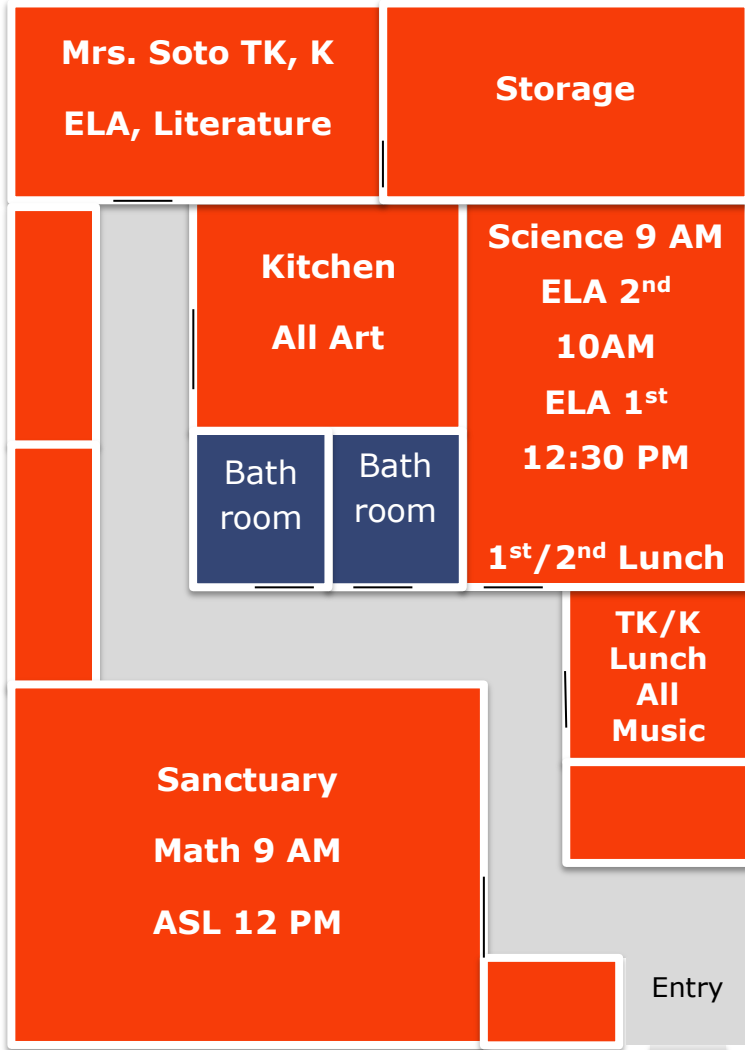

The Crossing Church						
1227 N Market Blvd						
	Youth Wing (6)	Children's Wing (9)	Preschool (2)	Sanctuary (4)	Office (7)	Load. Dock (10)
9 am :30	Pre-Algebra	Story of the World	ASL 3rd-5th	Cursive		
10 am :30	Junk Box Wars	Forensic Science	Medieval Engineering	Art Lab	Geometry	
11 am :30	Math/ Logic	Science (Zoology) Lab	Basic Math	Advanced Art		Basic Ceramics
12 pm :30	IEW A - Fun & Fasc	IEW A Original	Shurley English	Middle Sch Art	Guitar 1	
1 pm :30	STEM	Cover Story (Writing)		3rd-5th	Guitar 3	Advanced Ceramics
2 pm :30	Musical		Early Engineers	Art Chess	Group Guitar 4	Basic Ceramics
3 pm :30	Theater		3D Digital Modeling	Club		1st-5th Ceramics

Cornerstone Bible Church				
1168 National Dr				
	Room 1	Room 2	Room 3	Room 4
9 am :30	Geology (Earth Science)	Career Exploration	IEW C	
10 am :30	Middle School Science (Biology)	A-G Biology Lab		IEW B
11 am :30		A-G Chemistry Lab		
12 pm :30	Teen CERT			
1 pm :30	ASL 1	Personal Finance	Logical Fallacies	
2 pm :30				Logical Fallacies

Cross Fit
1143 N Market Suite 1
PE
PE
PE
PE
PE

River City Baptist
 4620 Northgate Blvd #110
 Classroom Locations

The Crossing Church

Key

- 1. Entry Area
- 2. Preschool Room
- 3. Kitchen/Café
- 4. Sanctuary
- 5. Lounge Area
- 6. Youth Wing
- 7. Office
- 8. Children's Office
- 9. Children's Wing
- 10. Loading Dock