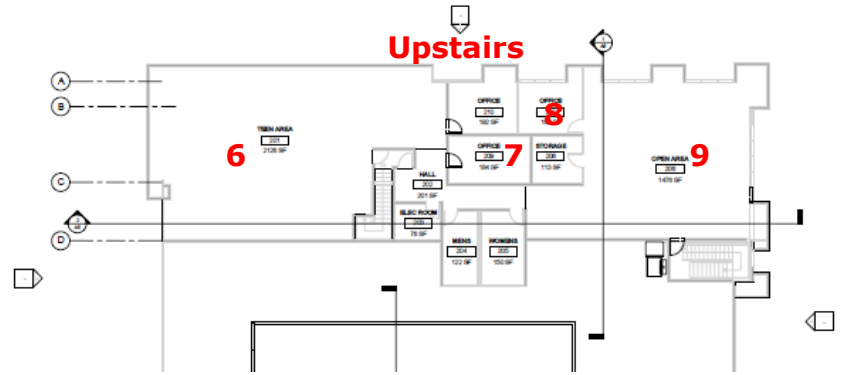

The Crossing Church						
1227 N Market Blvd						
	Youth Wing (6)	Children's Wing (9)	Preschool (2)	Sanctuary (4)	Office (7)	Load. Dock (10)
9 am :30	Pre-Algebra	Story of the World	ASL 3rd-5th	Cursive		
10 am :30	Junk Box Wars	Forensic Science	Medieval Engineering	Art Lab	Geometry	
11 am :30	Math/ Logic	Science (Zoology) Lab	Basic Math	Advanced Art		Basic Ceramics
12 pm :30	IEW A - Fun & Fasc	IEW A Original	Shurley English	Middle Sch Art	Guitar 1	
1 pm :30	STEM	Cover Story (Writing)		3rd-5th	Guitar 3	Advanced Ceramics
2 pm :30	Musical		Early Engineers	Art Chess	Group Guitar 4	Basic Ceramics
3 pm :30	Theater		3D Digital Modeling	Club		1st-5th Ceramics

Cornerstone Bible Church				
1168 National Dr				
	Room 1	Room 2	Room 3	Room 4
9 am :30	Geology (Earth Science)	Career Exploration	IEW C	
10 am :30	Middle School Science (Biology)	A-G Biology Lab		IEW B
11 am :30		A-G Chemistry Lab		
12 pm :30	Teen CERT			
1 pm :30	ASL 1	Personal Finance	Logical Fallacies	
2 pm :30				Logical Fallacies

Cross Fit
1143 N Market Suite 1
PE
PE
PE
PE
PE

River City Baptist
 4620 Northgate Blvd #110
 Classroom Locations

The Crossing Church

Key

- 1. Entry Area
- 2. Preschool Room
- 3. Kitchen/Café
- 4. Sanctuary
- 5. Lounge Area
- 6. Youth Wing
- 7. Office
- 8. Children's Office
- 9. Children's Wing
- 10. Loading Dock