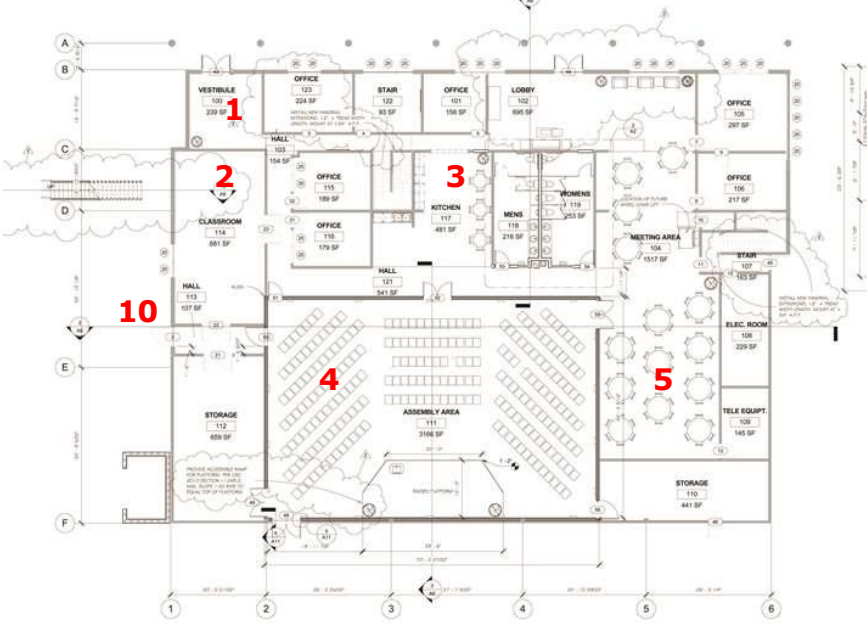

The Crossing Church						
1227 N Market Blvd						
	Youth Wing (6)	Children's Wing (9)	Preschool (2)	Sanctuary (4)	Misc	Load. Dock (10)
9 am :30	Story of the World	Emergency Response	Spanish			
10 am :30	World Geography	U.S. Geography	Mock Trial	Art Lab	Japanese Upstairs 7	
11 am :30	Math/ Logic	Science Lab	Poké Zoo	Advanced Art	Cursive 1 Kitchen	Intermediate Ceramics
12 pm :30	IEW A - Original	IEW A Fables	Beginning Guitar	Middle Sch		Ceramics
1 pm :30	STEM	IEW B		Art	Beg Guit Upstairs 7	Ceramics
2 pm :30			Early Engineers	Art	Guitar Upstairs 7	
3 pm :30	Chess Club	3D Digital Modeling		Musical Theater		

Cornerstone Bible Church				
1101 National Dr				
	Room 1	Room 2	Room 3	Room 4
9 am :30	Middle School Science		Advanced Essays	Pre-Algebra
10 am :30	A-G Biology Lab		IEW B Cont	Basic Math
11 am :30		Mock Trial		
12 pm :30	Emergency Response	Mock Trial	A-G Chemistry Lab	Algebra 1
1 pm :30	Spanish 1	One Year Adventure Novel		
2 pm :30			Photography	

Cross Fit
1143 N Market Suite 1
PE
PE
PE
PE
PE

The Crossing Church

River City Baptist
 4620 Northgate Blvd #110
 Classroom Locations

Downstairs

Upstairs

Key

- 1. Entry Area**
- 2. Preschool Room**
- 3. Kitchen/Café**
- 4. Sanctuary**
- 5. Lounge Area**
- 6. Youth Wing**
- 7. Upstairs Office**
- 8. Office**
- 9. Children's Wing**
- 10. Loading Dock**