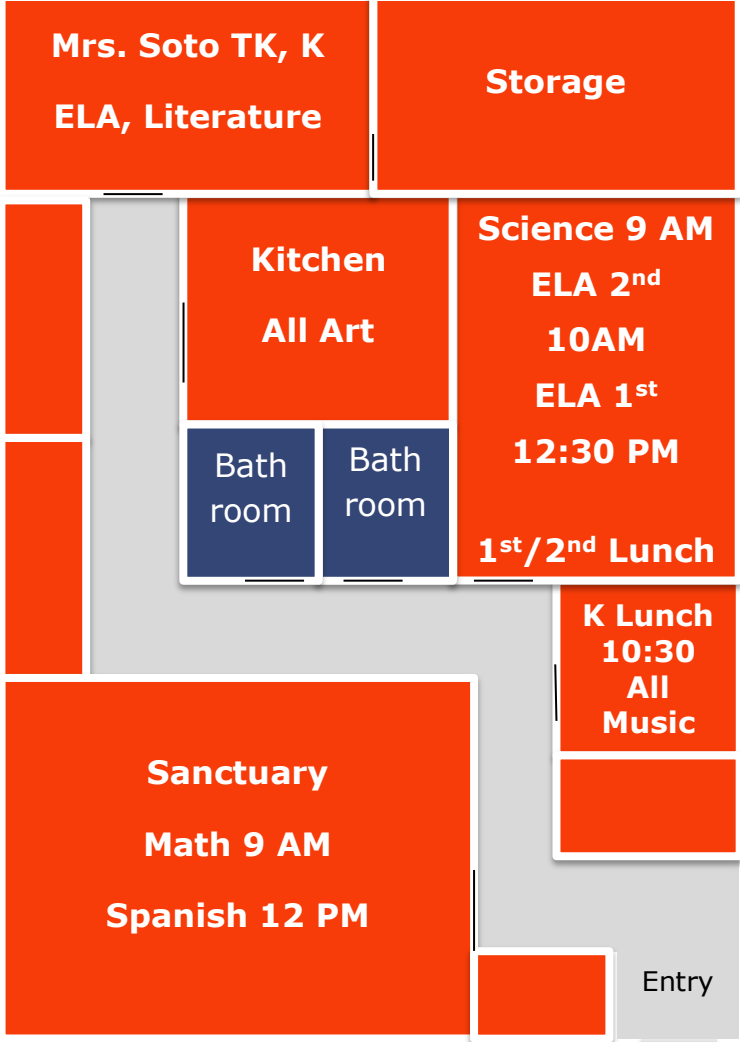

The Crossing Church						
1227 N Market Blvd						
	Youth Wing (6)	Children's Wing (9)	Preschool (2)	Sanctuary (4)	Misc	Load. Dock (10)
9 am :30	Story of the World	Emergency Response	Spanish			
10 am :30	World Geography	U.S. Geography	Mock Trial	Art Lab	Japanese Upstairs 7	
11 am :30	Math/ Logic	Science Lab	Poké Zoo	Advanced Art	Cursive 1 Kitchen	Intermediate Ceramics
12 pm :30	IEW A - Original	IEW A Fables	Beginning Guitar	Middle Sch		Ceramics
1 pm :30	STEM	IEW B		Art	Beg Guit Upstairs 7	Ceramics
2 pm :30			Early Engineers	Art	Guitar Upstairs 7	
3 pm :30	Chess Club	3D Digital Modeling		Musical Theater		

Cornerstone Bible Church				
1101 National Dr				
	Room 1	Room 2	Room 3	Room 4
9 am :30	Middle School Science		Advanced Essays	Pre-Algebra
10 am :30	A-G Biology Lab		IEW B Cont	Basic Math
11 am :30		Mock Trial		
12 pm :30	Emergency Response	Mock Trial	A-G Chemistry Lab	Algebra 1
1 pm :30	Spanish 1	One Year Adventure Novel		
2 pm :30			Photography	

Cross Fit
1143 N Market Suite 1
PE
PE
PE
PE
PE

The Crossing Church

River City Baptist
 4620 Northgate Blvd #110
 Classroom Locations

Downstairs

Upstairs

Key

- 1. Entry Area**
- 2. Preschool Room**
- 3. Kitchen/Café**
- 4. Sanctuary**
- 5. Lounge Area**
- 6. Youth Wing**
- 7. Upstairs Office**
- 8. Office**
- 9. Children's Wing**
- 10. Loading Dock**