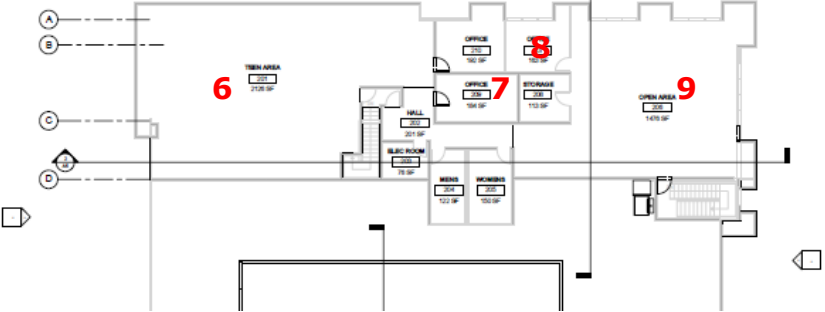

Cross Fit
1143 N Market Suite 1
PE
PE
PE
PE
PE

The Crossing Church

River City Baptist
 4620 Northgate Blvd #110
 Classroom Locations

Downstairs

Upstairs

Key

- 1. Entry Area**
- 2. Preschool Room**
- 3. Kitchen/Café**
- 4. Sanctuary**
- 5. Lounge Area**
- 6. Youth Wing**
- 7. Upstairs Office**
- 8. Office**
- 9. Children's Wing**
- 10. Loading Dock**